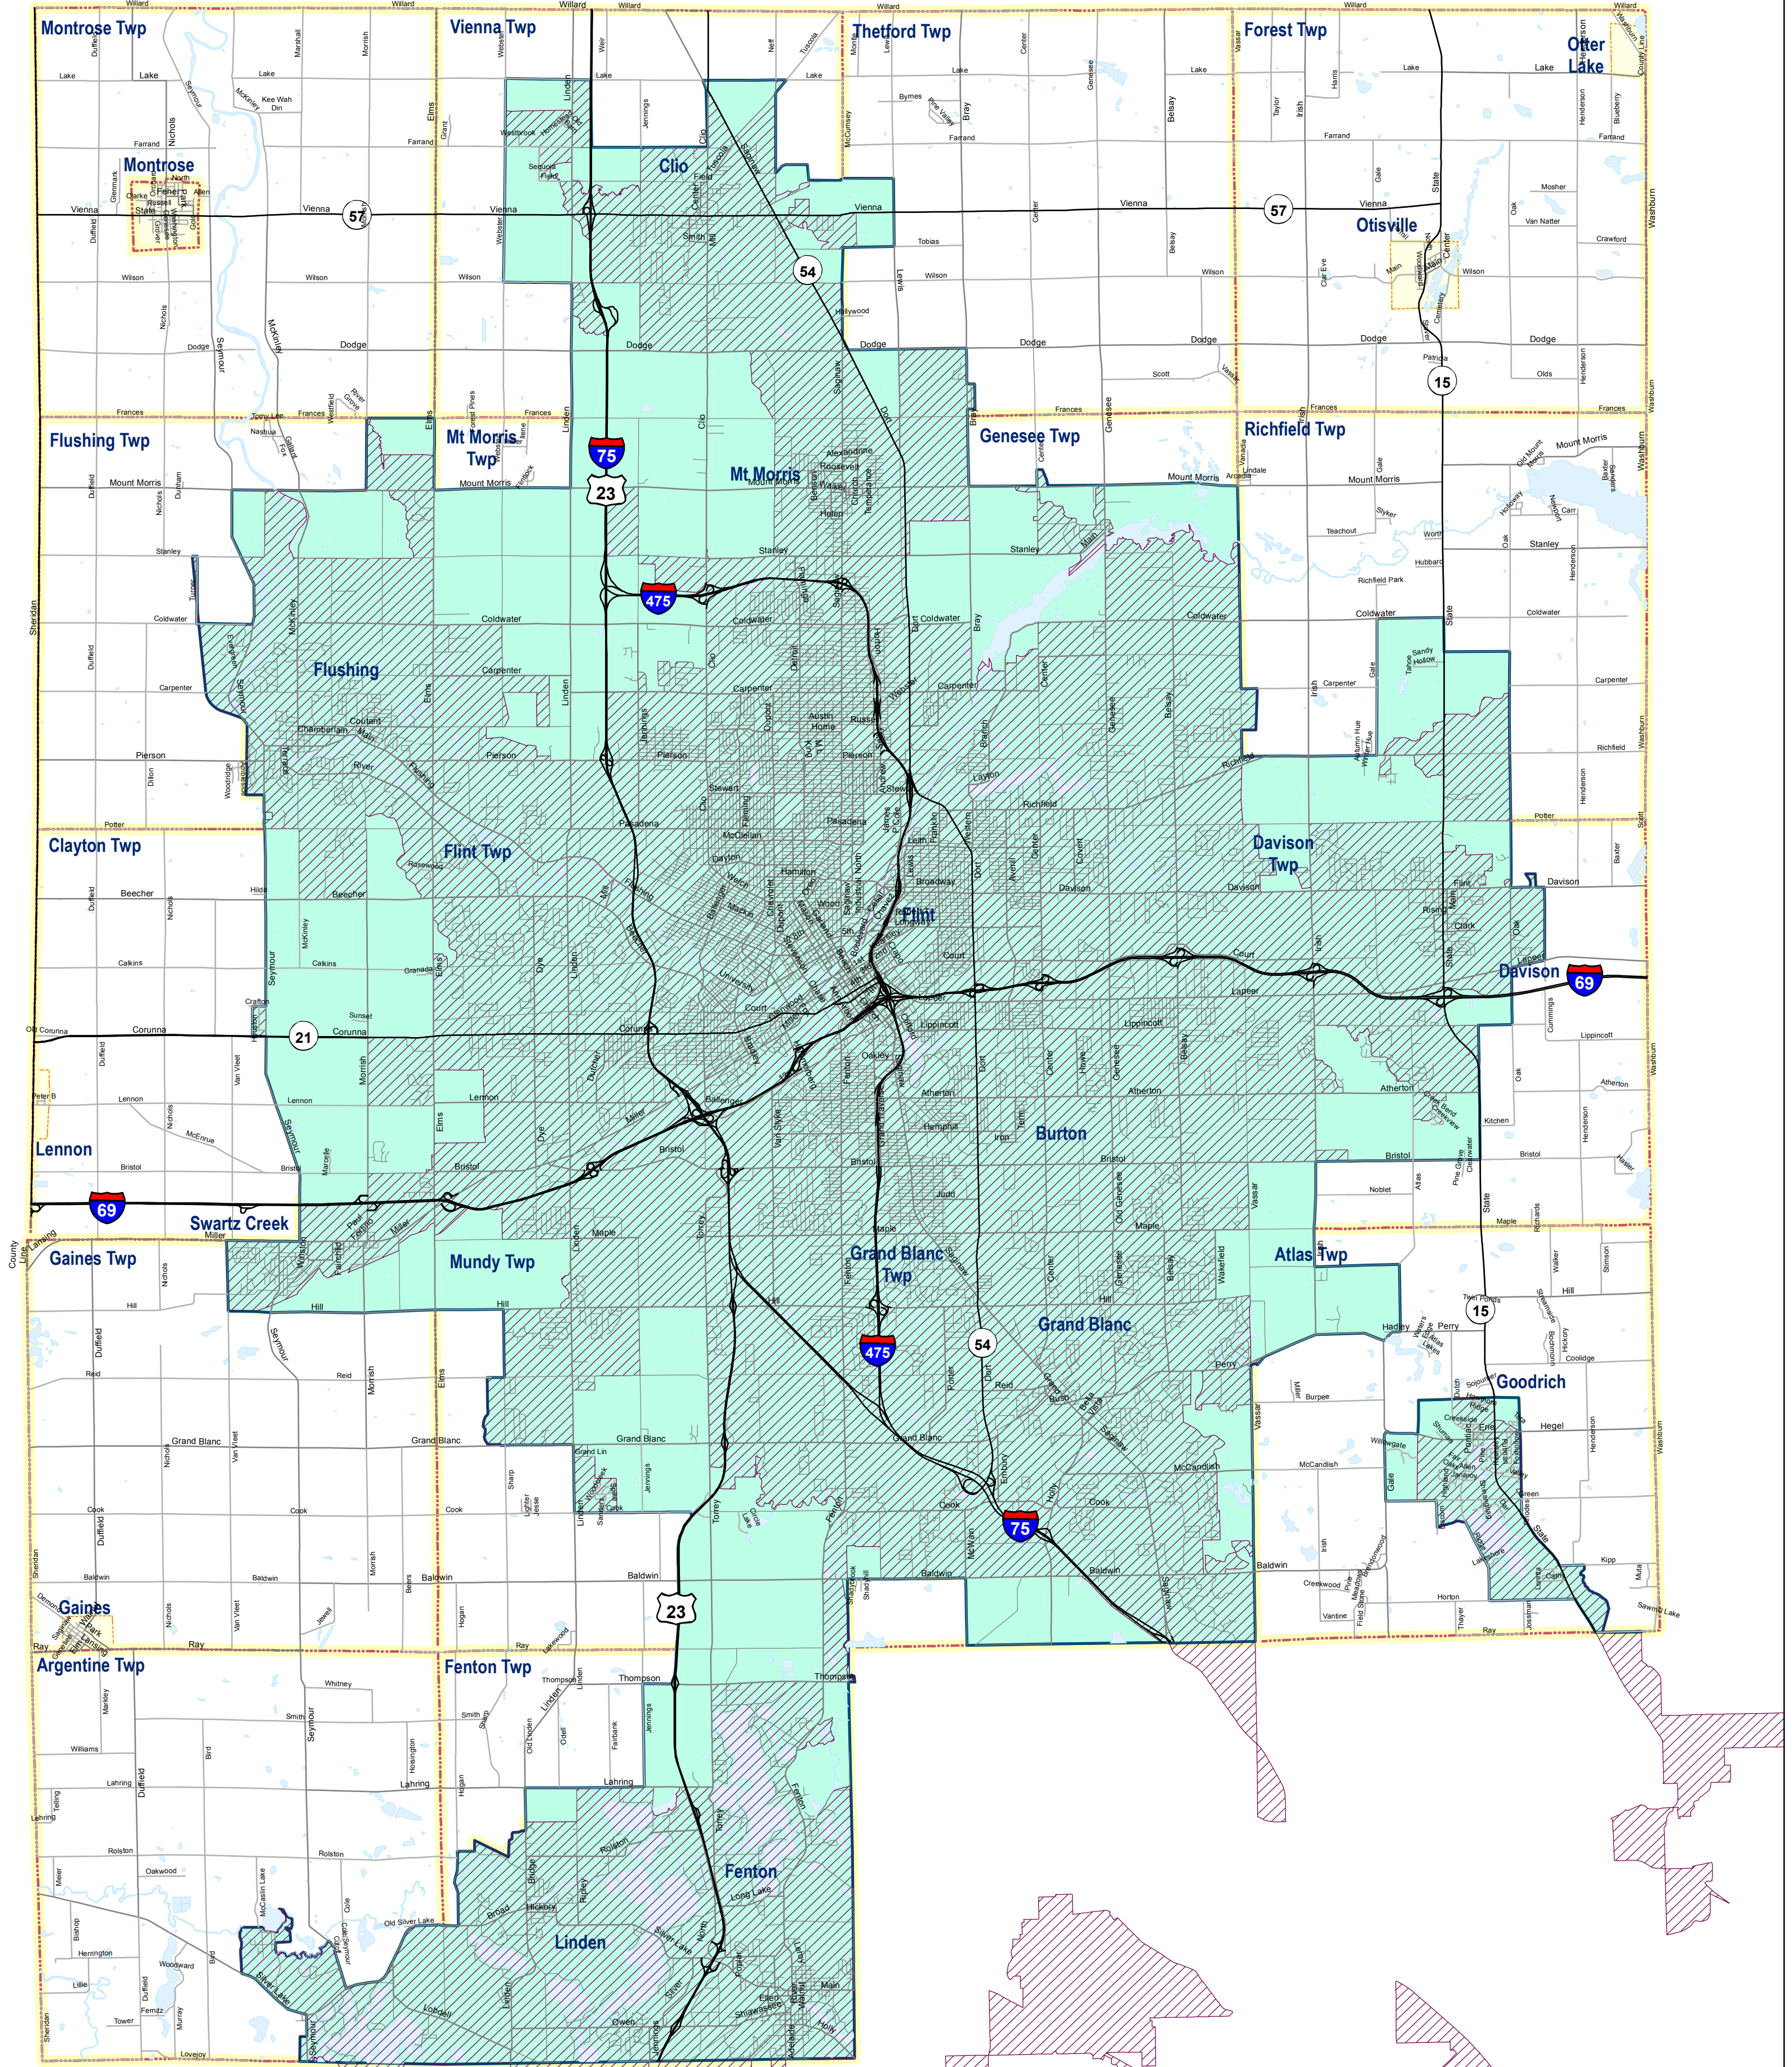

# Draft Proposed Adjusted Census Urban Boundary (ACUB)

## GENESEE COUNTY, MICHIGAN

- 2010 DRAFT Proposed Adjusted Census Urban Boundary (ACUB)
- 2010 Urbanized Area Boundary