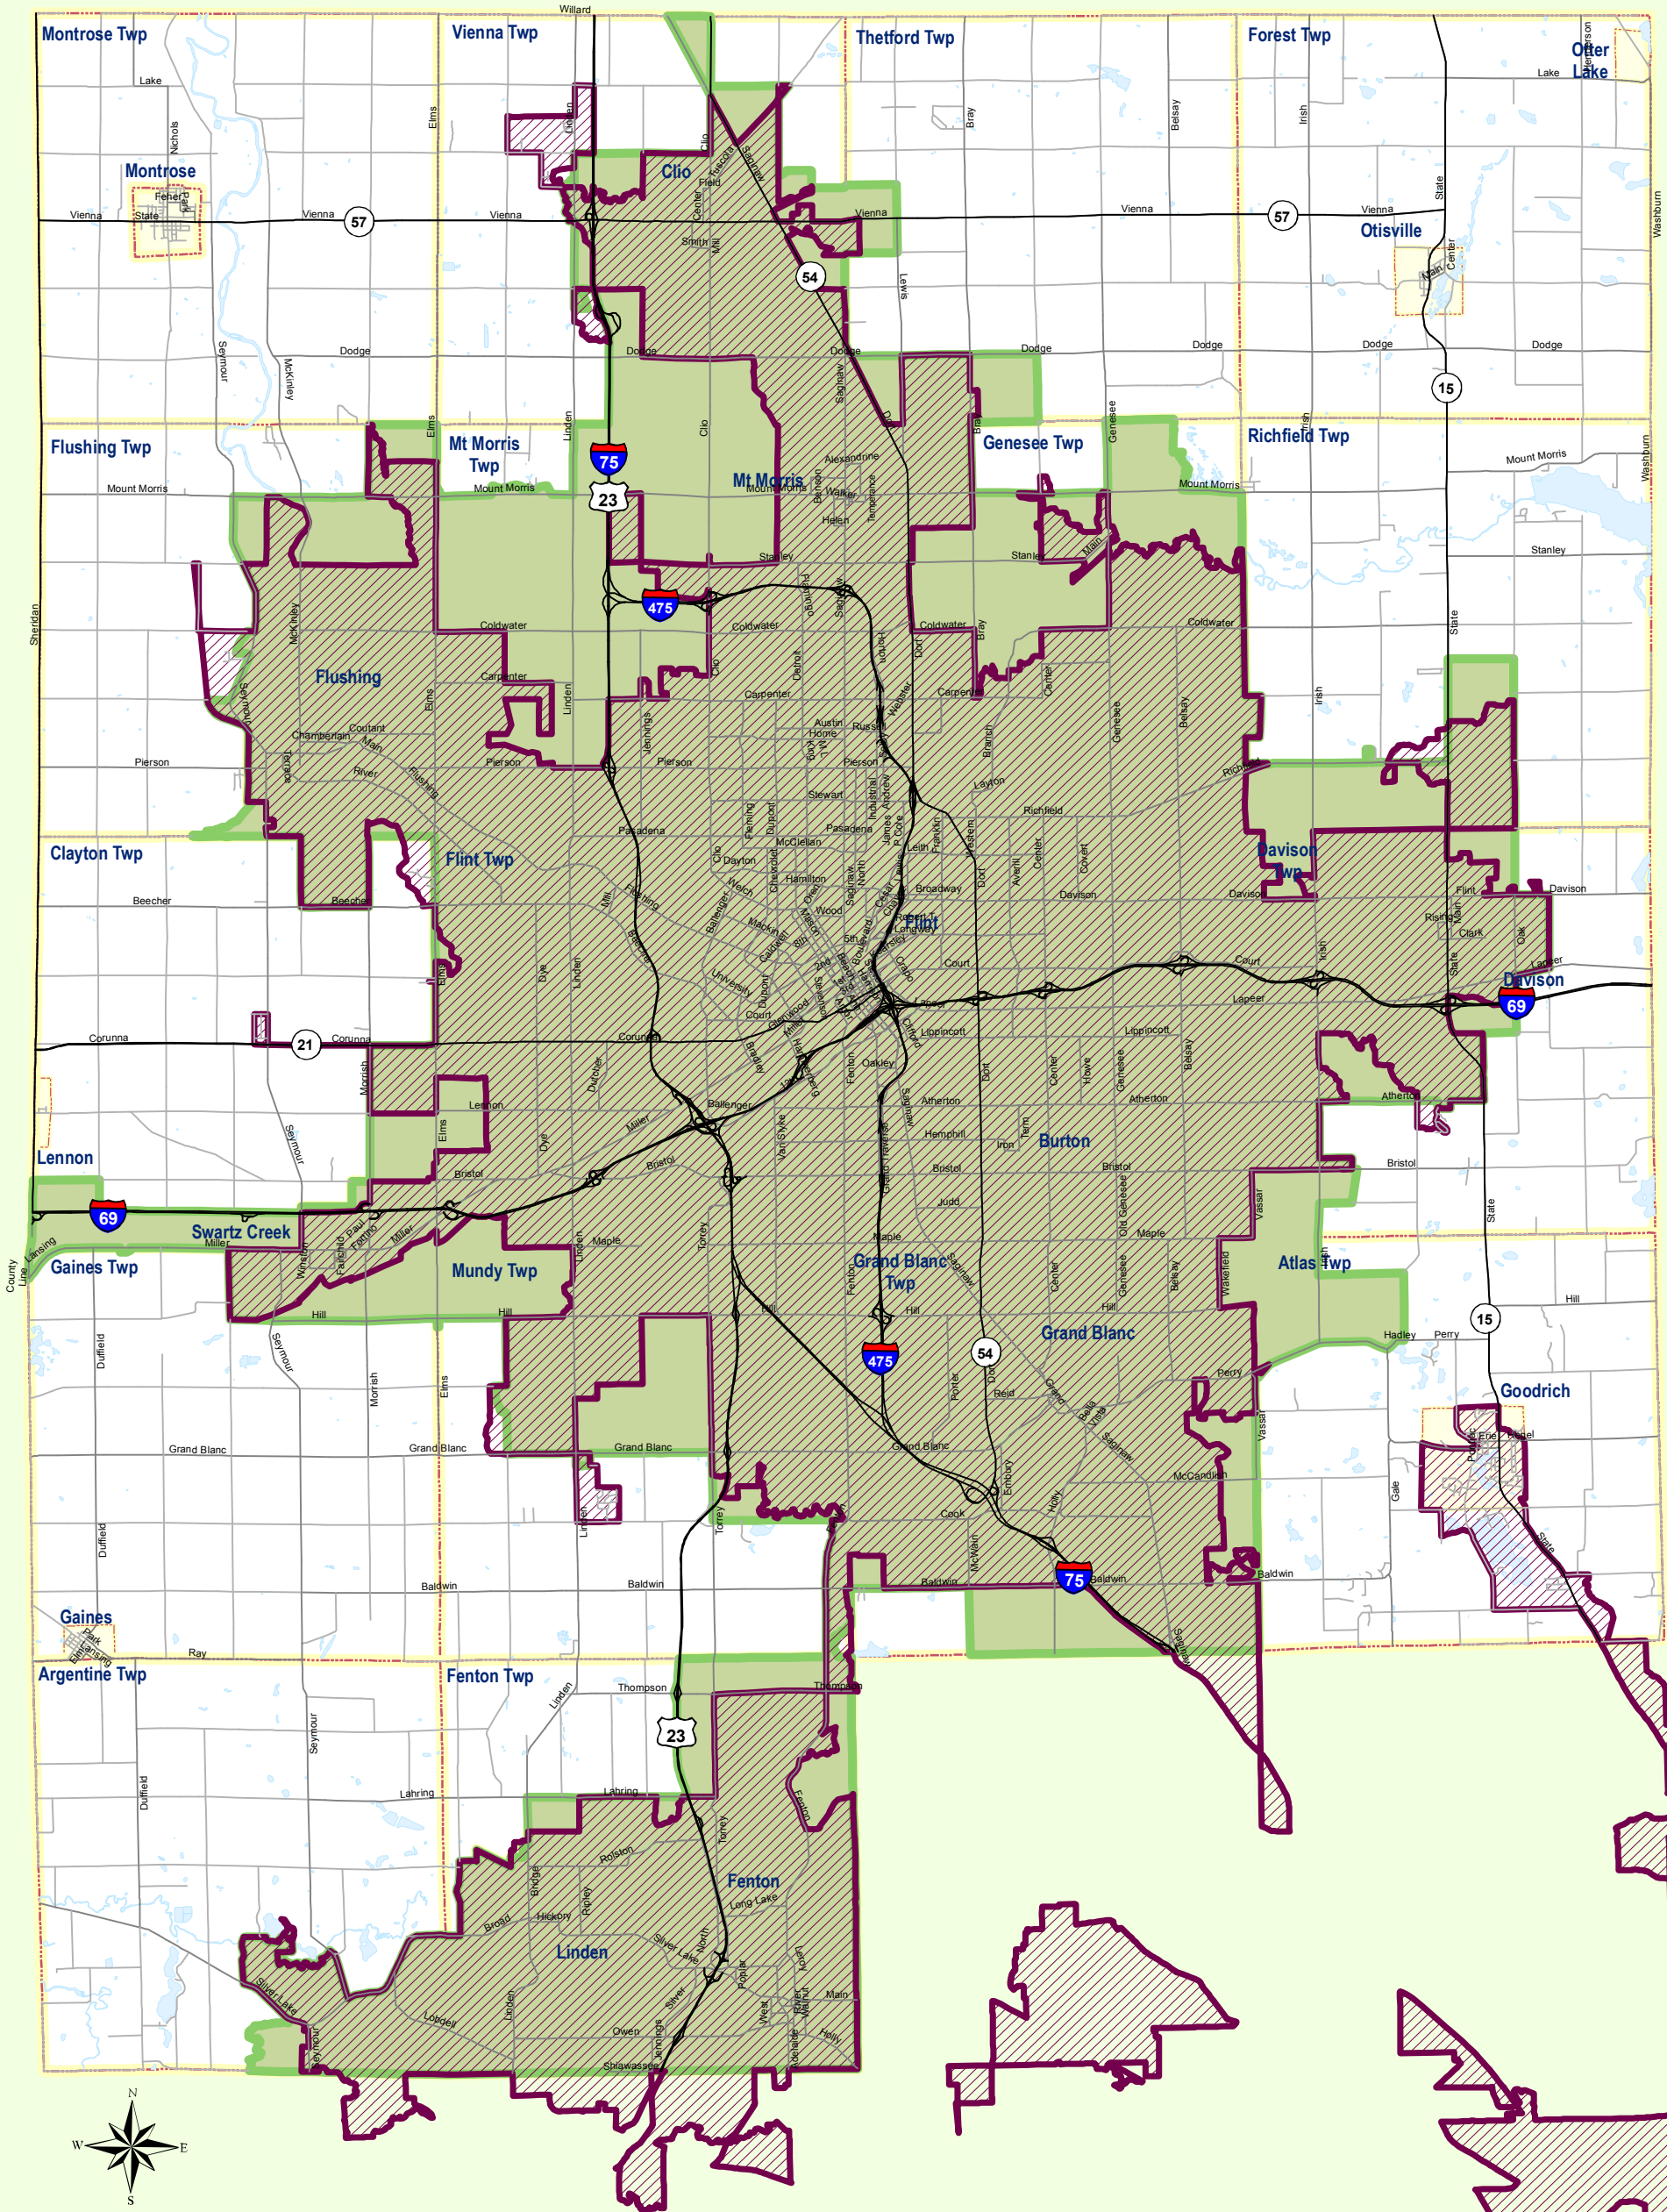

# Urbanized Area Boundaries

## GENESEE COUNTY, MICHIGAN

2000 Federal Adjusted Urban Boundary (FAUB)  
 2010 Urbanized Area Boundary

1:157,312