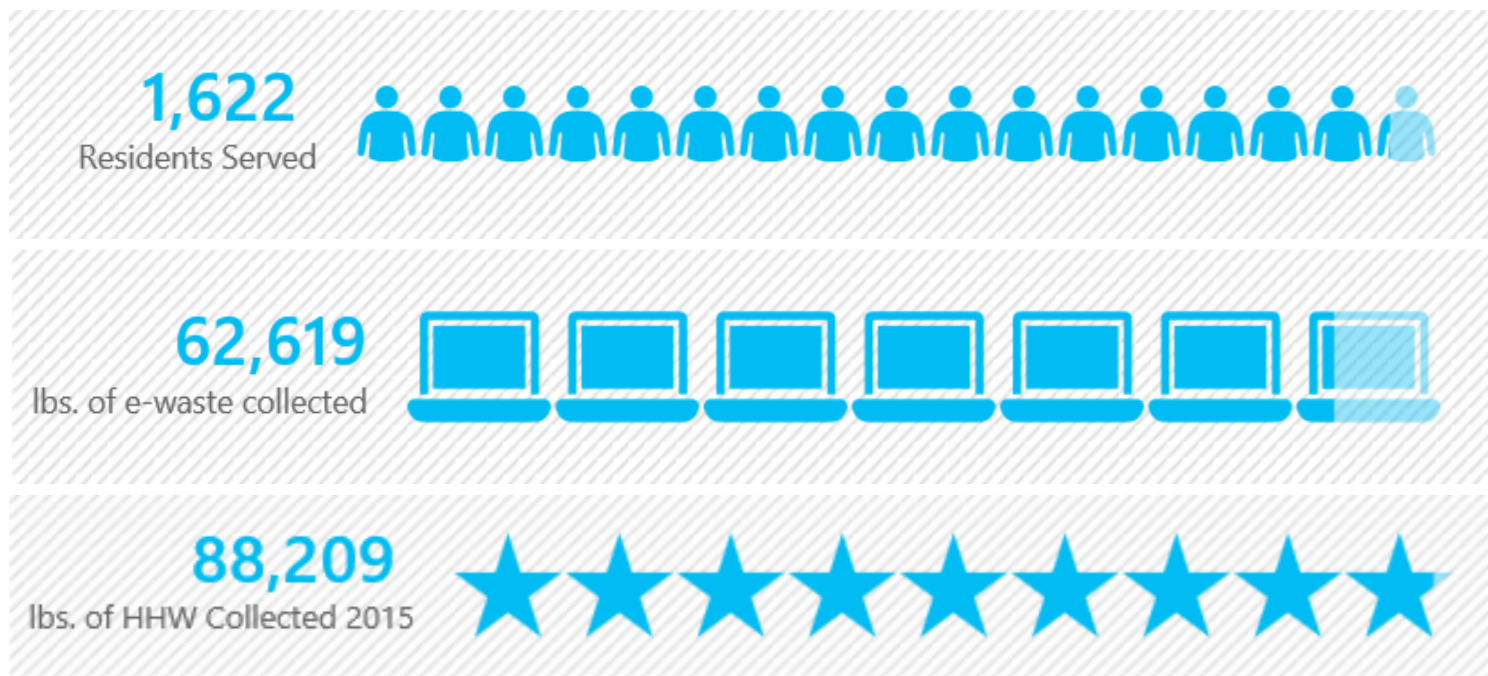

2015 HHW REPORT

GENESEE COUNTY METROPOLITAN PLANNING COMMISSION

TOTALS IN POUNDS BY EVENT

TOTAL HHW COLLECTED OVER THE PAST 3 YEARS

481,000 lbs.

EVENT PARTNERS

City of Clio, City of Davison, City of Flint, City of Grand Blanc, City of Linden, City of Swartz Creek, Atlas Township, Davison Township, Flint Township, Grand Blanc Township, Montrose Township, Mt. Morris Township, Mundy Township, Richfield Township, Village of Goodrich, and Carman-Ainsworth Community Schools.