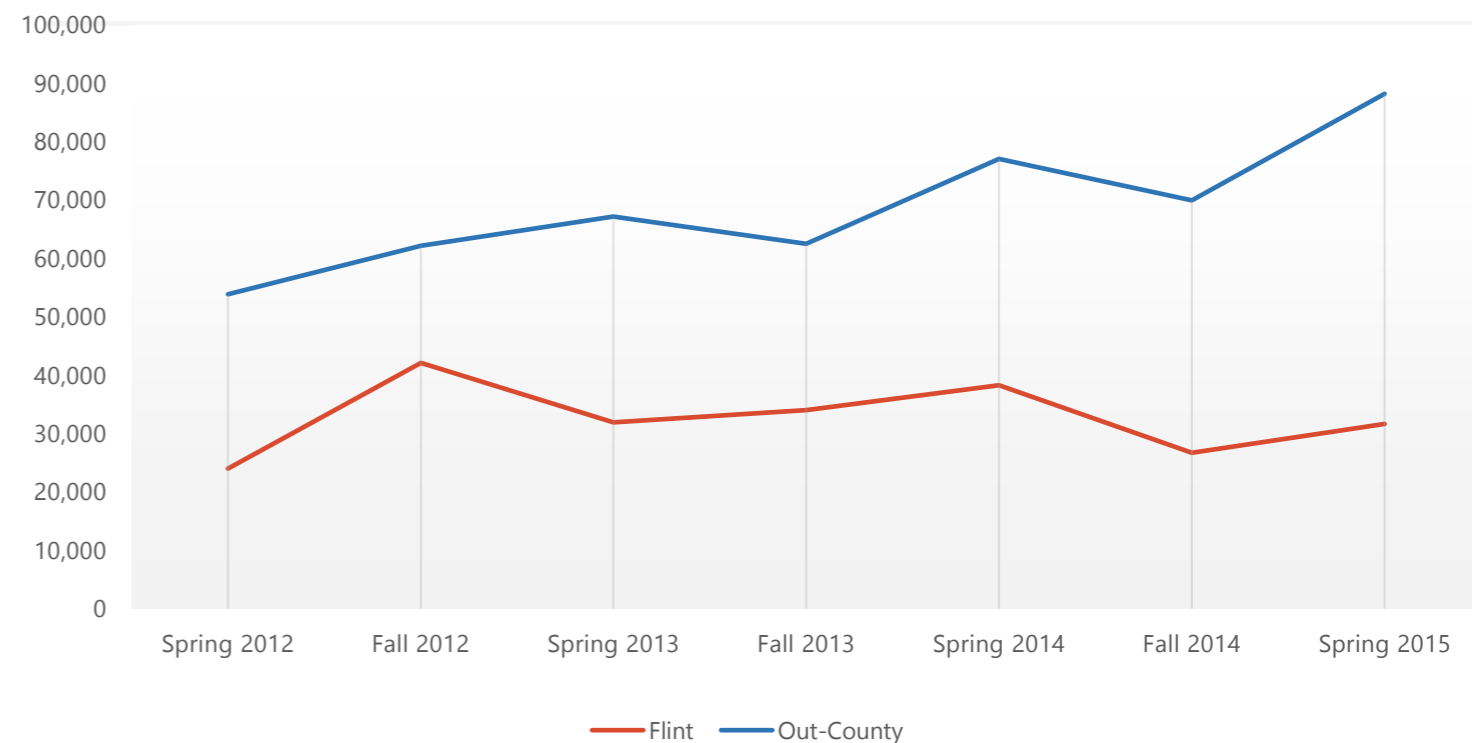

2015 HHW REPORT

GENESEE COUNTY METROPOLITAN PLANNING COMMISSION

TOTALS IN POUNDS BY EVENT

TOTAL HHW COLLECTED OVER THE PAST 3 YEARS

481,000 lbs.

EVENT PARTNERS

City of Clio, City of Davison, City of Flint, City of Grand Blanc, City of Linden, City of Swartz Creek, Atlas Township, Davison Township, Flint Township, Grand Blanc Township, Montrose Township, Mt. Morris Township, Mundy Township, Richfield Township, Village of Goodrich, and Carman-Ainsworth Community Schools.